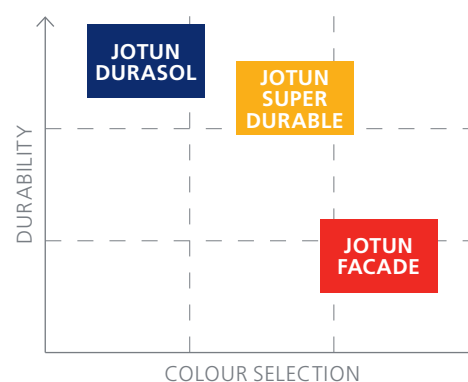

SUPERIOR PERFORMANCE

DESCRIPTION	NORM	JOTUN FACADE
Impact resistance	EN ISO 6272/ ASTM D2794	Passes 23 inch-pounds or 2.5 Nm without film cracking.
Cupping test	EN ISO 1520	Passes 5 mm indentation without cracking.
Flexibility	EN ISO 1519	Passes 5 mm cylindrical mandrel bend test without cracking.
Acetic acid salt spray resistance	ISO 9227	Maximum 16 mm² infiltration over a scratch length of 10 cm after 1,000 hours.
Humidity resistance	EN ISO 6270-2	No infiltration exceeding 1 mm on both sides of the scratch after 1,000 hours.
Accelerated weathering	ISO 16474-3	Cycle: 4 hours at 50°C UV and 4 hours at 40°C condensation. No chalking, excellent gloss retention and colour stability after 300 hours testing.
Natural weathering test	ISO 2810 (South Florida, 27 °N)	No chalking, excellent gloss retention and colour stability after 12 months exposure (angle of 5° to South).
Flame spread index	ASTM E84	Class 1 or A
Smoke development index	ASTM E84	Class 1 or A

ALSO FROM JOTUN

JOTUN DURASOL

An ultra-premium coating with the highest possible weathering resistance.

JOTUN SUPER DURABLE

Strong weather protection with a wide range of aesthetic choices.